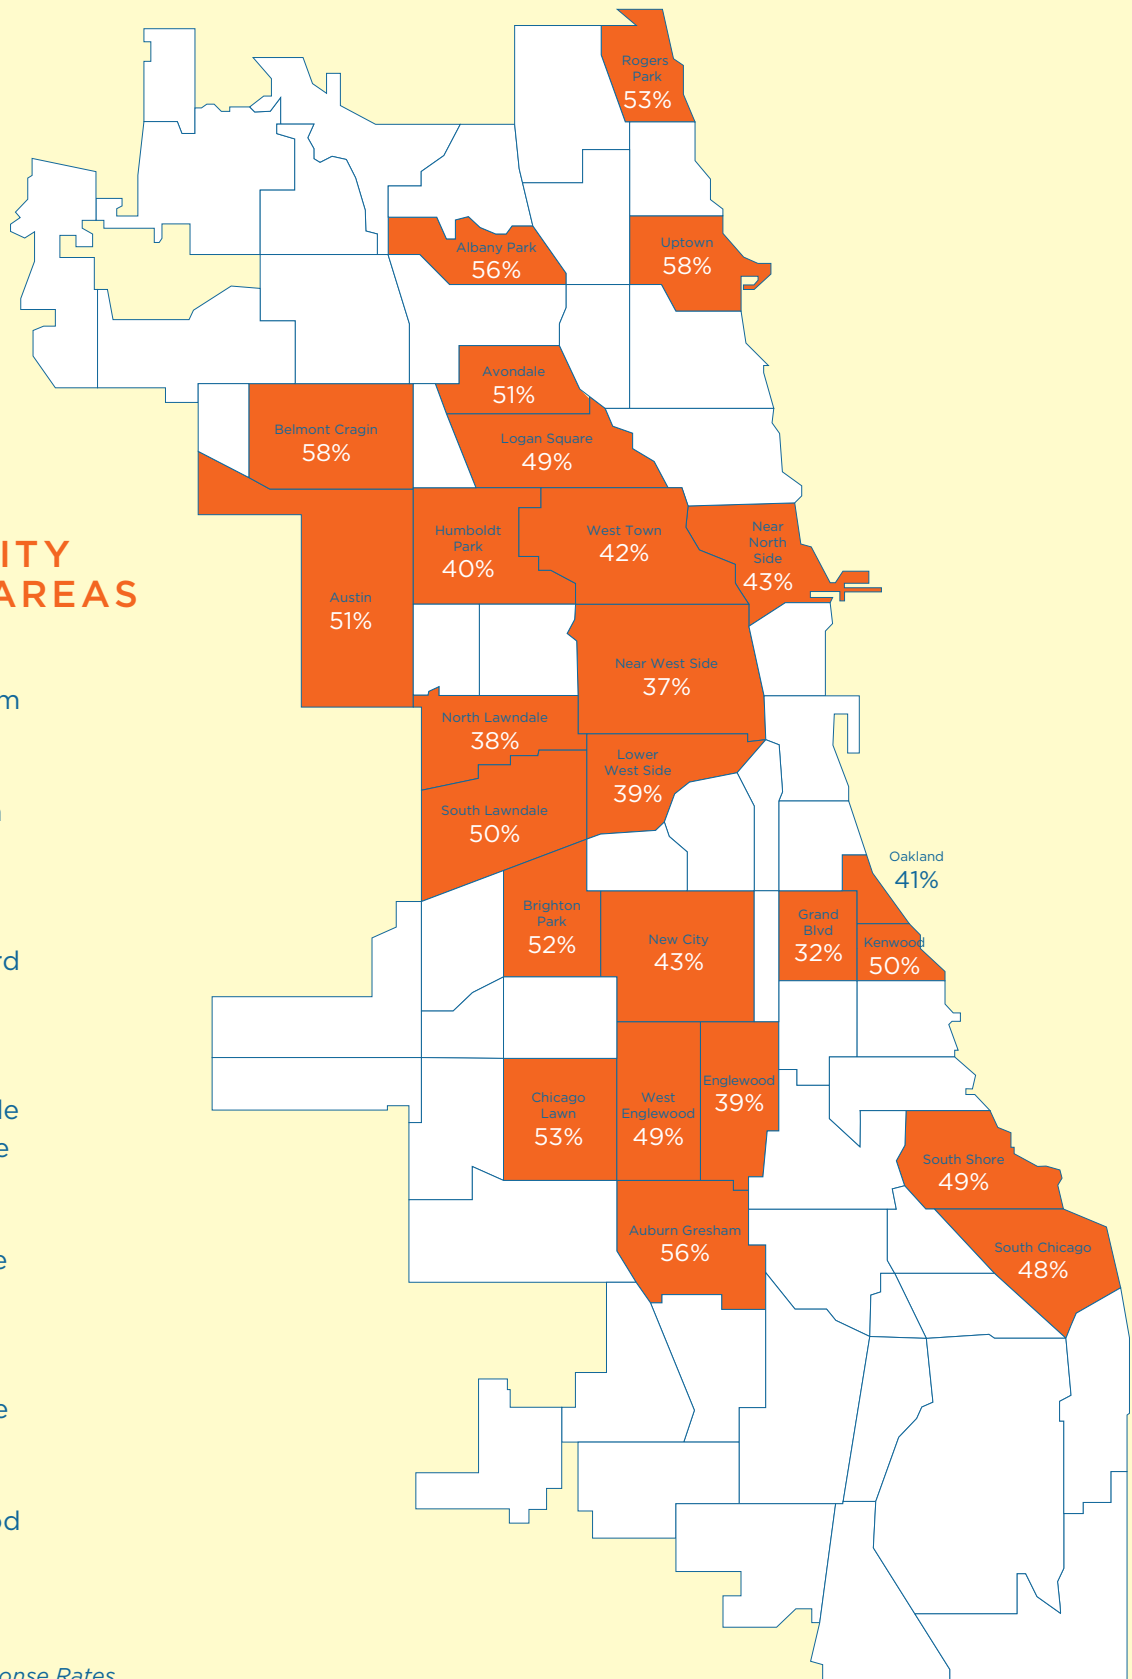

COUNT ME IN

★ ILLINOIS 2010 CENSUS INITIATIVE ★

CHICAGO COMMUNITY TARGET AREAS

- Albany Park
- Auburn Gresham
- Austin
- Avondale
- Belmont Cragin
- Brighton Park
- Chicago Lawn
- Englewood
- Grand Boulevard
- Humboldt Park
- Kenwood
- Logan Square
- Lower West Side
- Near North Side
- Near West Side
- New City
- North Lawndale
- Oakland
- Rogers Park
- South Chicago
- South Lawndale
- South Shore
- Uptown
- West Englewood
- West Town

2000 Census Response Rates

COUNT ME IN

★ ILLINOIS 2010 CENSUS INITIATIVE ★

TARGET AREAS OUTSIDE CHICAGO

Aurora
Berwyn
Cicero
Danville
East St. Louis
Elgin
Harvey
Joliet
Peoria
Romeoville
Springfield
Waukegan