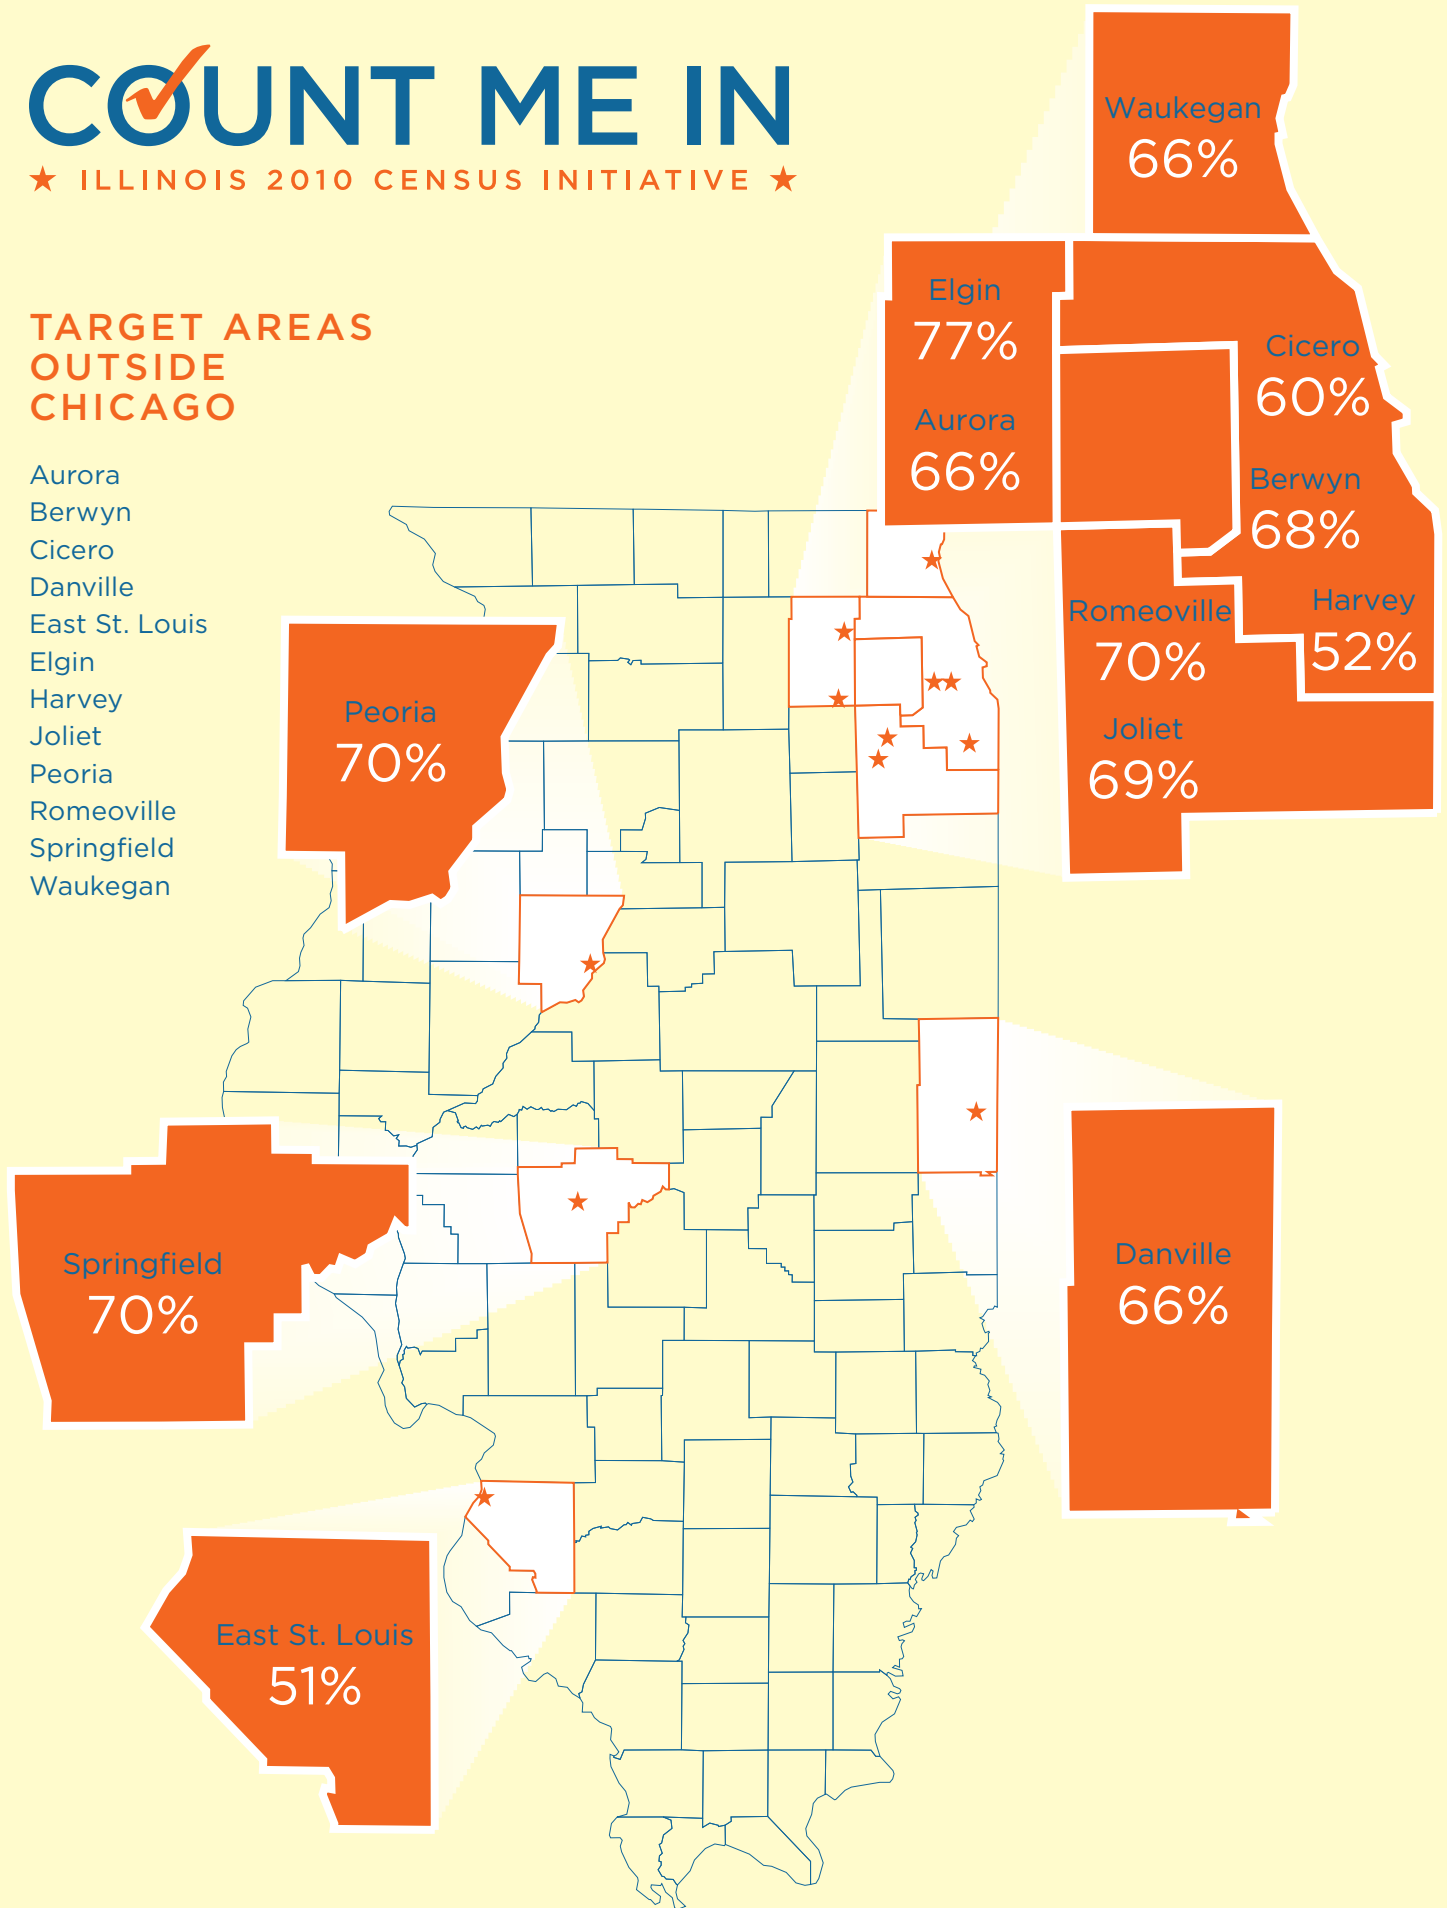

COUNT ME IN

★ ILLINOIS 2010 CENSUS INITIATIVE ★

CHICAGO COMMUNITY TARGET AREAS

- Albany Park
- Auburn Gresham
- Austin
- Avondale
- Belmont Cragin
- Brighton Park
- Chicago Lawn
- Englewood
- Grand Boulevard
- Humboldt Park
- Kenwood
- Logan Square
- Lower West Side
- Near North Side
- Near West Side
- New City
- North Lawndale
- Oakland
- Rogers Park
- South Chicago
- South Lawndale
- South Shore
- Uptown
- West Englewood
- West Town

2000 Census Response Rates

COUNT ME IN

★ ILLINOIS 2010 CENSUS INITIATIVE ★

TARGET AREAS OUTSIDE CHICAGO

Aurora
Berwyn
Cicero
Danville
East St. Louis
Elgin
Harvey
Joliet
Peoria
Romeoville
Springfield
Waukegan